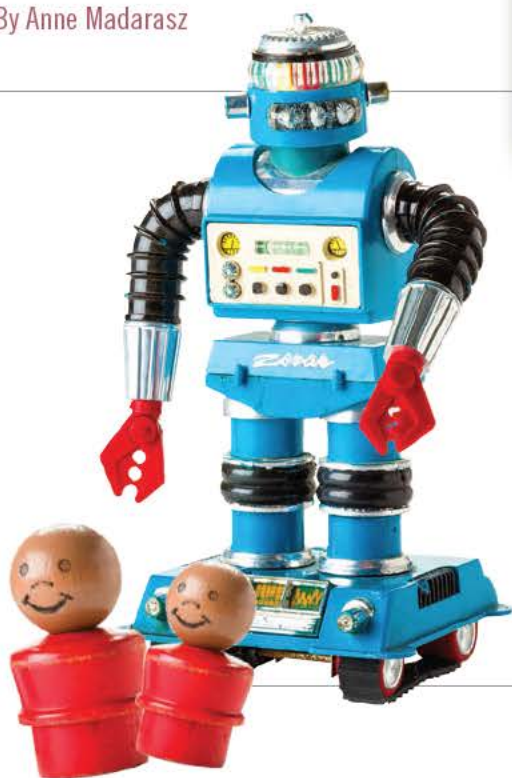

FEATURES

22 CHILDHOOD AND TOYS: A PITTSBURGH PERSPECTIVE

By Anne Madarasz

32 GO OUTSIDE AND PLAY

By Lauren Uhl